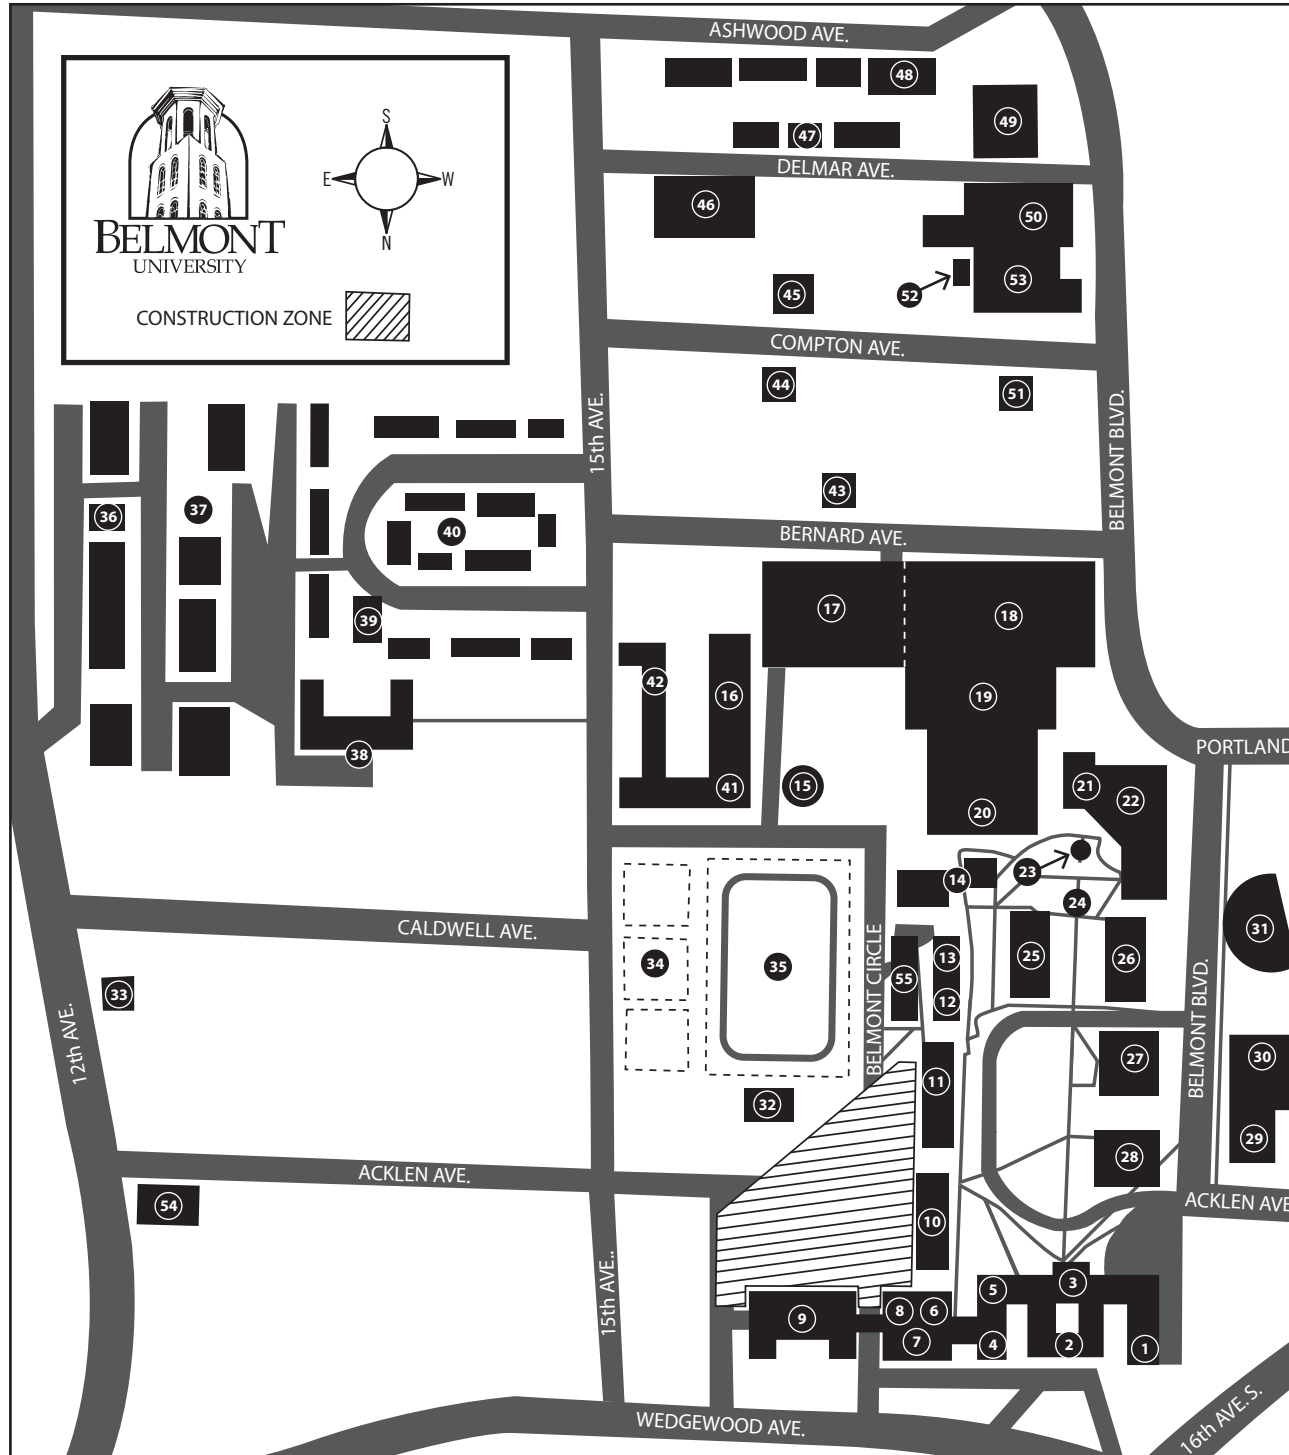

# CAMPUS MAP

## ALPHABETICAL LISTING

- 24 Amphitheatre, Kitty B. West
- 15 Aviary
- 5 Barbara Massey Hall
- 20 Beaman Student Life Center
- 23 Bell Tower
- 48 Belmont Commons
- 47 Belmont Commons Clubhouse
- 50 Belmont Heights Baptist Church
- 13 Belmont Little Theatre
- 3 Belmont Mansion
- 4 Black & White Dining Room
- 39 Bruin Hills Club House
- 40 Bruin Hills
- 22 Campus Security
- 21 Career Services, 2nd Floor
- 45 Center for Social Entrepreneurship & Service Learning (CSESL), 1513 Compton
- 41 Counseling Services
- 18 Curb Event Center & Curb Cafe
- 8 Curb Music Business Center
- 17 Curb Parking Garage
- 34 Davis Tennis Center
- 49 Department of Sport Science
- 52 Dynamo Room
- 1 Fidelity Hall
- 2 Freeman Hall
- 22 Gabhart Student Center
- 9 Gordon E. Inman Center & Parking Garage
- 12 Hail Hall
- 10 Heron Hall
- 37 Hillside
- 36 Hillside Clubhouse
- 26 Hitch Science Building
- 21 International Education, 2nd Floor
- 42 Kennedy Hall
- 29 Leu Art Gallery
- 31 Leu Center for the Visual Arts
- 30 Library, Lila D. Bunch
- 19 Maddox Grand Atrium
- 41 Maddox Hall
- 54 Mail Services - Central Receiving
- 55 Maple Hall
- 6 Massey Business Center, Jack C.
- 27 Massey Performing Arts Center
- 44 Max Kade House, 1508 Compton
- 43 Moench Center, 1521 Bernard
- 4 Neely Dining Room
- 7 Office of Communications/Copy Center
- 11 Pembroke Hall
- 46 Physical Therapy Building
- 14 Plant Operations - Maintenance
- 32 Psychology Department Building
- 16 Residence Life
- 33 Security Operations Center
- 21 Student Health Services, 2nd Floor
- 53 Theater Complex
- 51 The Honors House, 1524 Compton
- 38 Thraikill Hall & Parking Garage
- 22 University Bookstore
- 22 University Cafeteria
- 22 University Ministries
- 25 Wheeler Humanities Building
- 35 Whitten Field
- 28 Wilson Music Building
- 16 Wright Hall