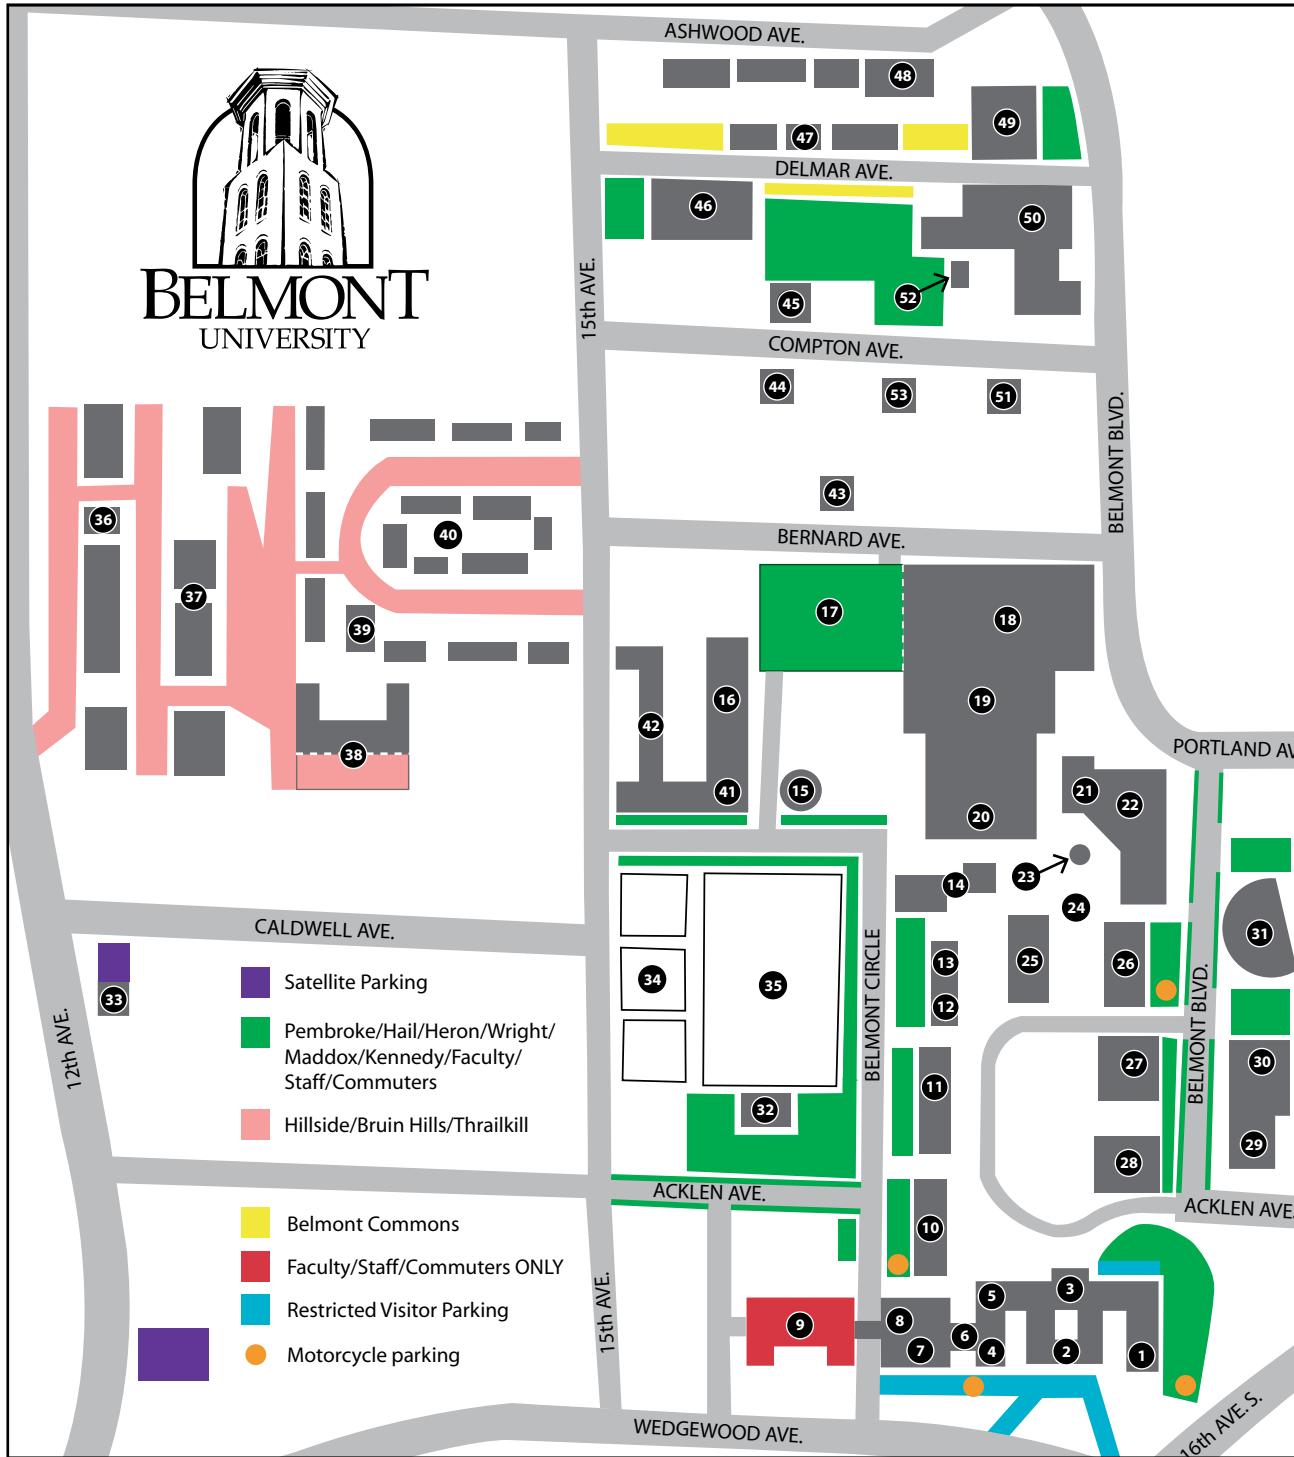

CAMPUS MAP

ALPHABETICAL LISTING

- 24 Amphitheatre, Kitty B. West
- 15 Aviary
- 5 Barbara Massey Hall
- 20 Beaman Student Life Center
- 23 Bell Tower
- 48 Belmont Commons
- 47 Belmont Commons Clubhouse
- 50 Belmont Heights Baptist Church
- 13 Belmont Little Theatre
- 3 Belmont Mansion
- 4 Black & White Dining Room
- 39 Bruin Hills Club House
- 40 Bruin Hills
- 22 Campus Security
- 21 Career Services, 2nd Floor
- 17 Curb Event Center Parking Garage
- 18 Curb Event Center & Curb Cafe
- 8 Curb Music Business Center
- 34 Davis Tennis Center
- 52 Dynamo Room
- 45 ELS Language Center, 1513 Compton
- 1 Fidelity Hall
- 2 Freeman Hall
- 22 Gabhart Student Center
- 9 Gordon E. Inman Center & Parking Garage
- 12 Hail Hall
- 10 Heron Hall
- 37 Hillside
- 36 Hillside Clubhouse
- 26 Hitch Science Building
- 45 Honors House, 1513 Compton
- 21 International Education, 2nd Floor
- 42 Kennedy Hall
- 29 Leu Art Gallery
- 31 Leu Center for the Visual Arts
- 30 Library, Lila D. Bunch
- 19 Maddox Grand Atrium
- 41 Maddox Hall
- 6 Massey Business Center, Jack C.
- 27 Massey Performing Arts Center
- 44 Max Kade House, 1508 Compton
- 43 Moench Center, 1521 Bernard
- 4 Neely Dining Room
- 11 Pembroke Hall
- 46 Physical Therapy Building
- 14 Plant Operations - Maintenance
- 32 Psychology Department Building
- 33 Security Operations Center
- 21 Student Health Services, 2nd Floor
- 38 Thrailkill Hall/Garage
- 7 UMAC/Copy Center/Mail Center
- 22 University Bookstore
- 22 University Cafeteria
- 49 Wellness Center, Bill D. Bandy
- 25 Wheeler Humanities Building
- 35 Whitten Field
- 28 Wilson Music Building
- 51 Women's Honors House, 1524 Compton
- 16 Wright Hall